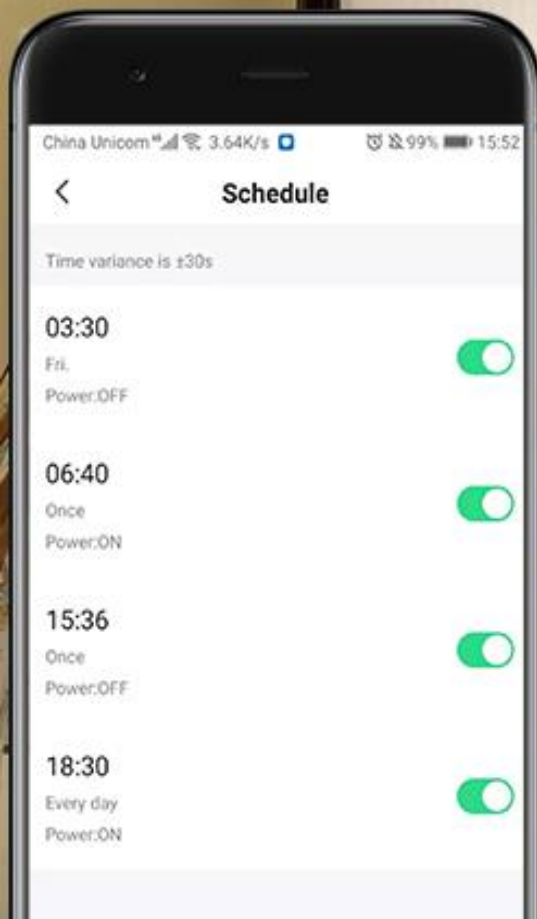

voice control

You can control the light on/off by voice and
Adjust the light and dark, save the trouble of walking,
Easily control your home lights with voice

"Alexa, dim the bedroom light by 75%"

"Alexa, turn off the living room light"

WORKS WITH
amazon alexa

works with the
Google Assistant

Mobile APP Remote Control

Via mobile app View anytime, anywhere
And control the switches in the home

One-Click Device Sharing

Share this smart switch with your family, Enjoy the convenience of smart life.

Timing On/Off Light

Timing setting through Tuya APP
Turn the lights on and off regularly at the set time

LED Indicator

LED soft indicator light, soft aperture is easy to identify,
Not glare, turn on the lights at night after turning off the light,
There is no need to touch blindly, it is safe and convenient,