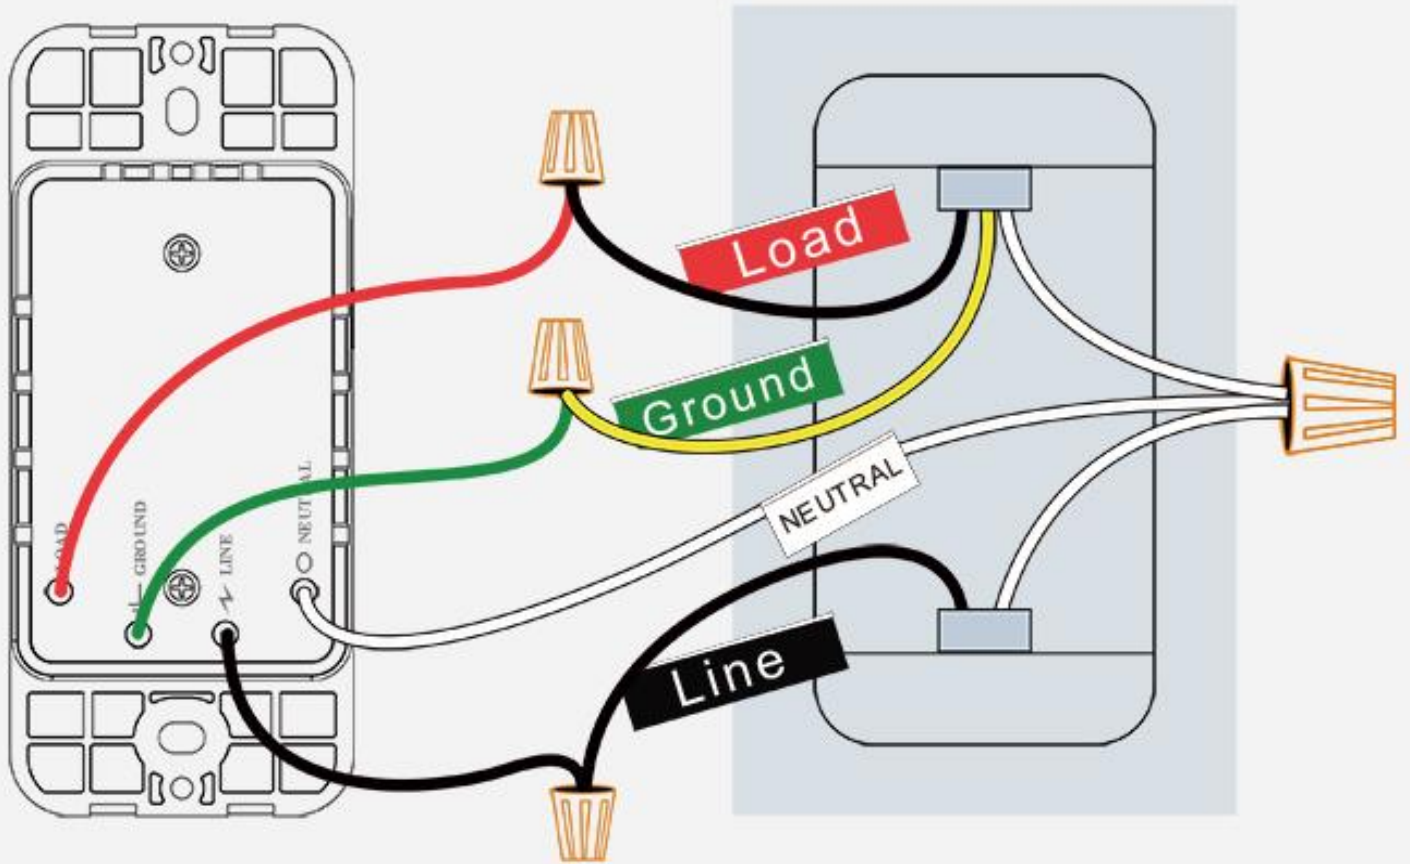

Timing On/Off Light

Timing setting through Tuya APP
Turn the lights on and off regularly at the set time

LED Indicator

LED soft indicator light, soft aperture is easy to identify,
Not glare, turn on the lights at night after turning off the light,
There is no need to touch blindly, it is safe and convenient,

Product Function Analysis

Only provide data reference, the actual size is the main

Install The Wall Switch

ATTENTION:

1. Neutral wire Required
2. WiFi supports 2.4 GHz. Doesn't support to 5.0 GHz network
3. WiFi name and password should only contain letters and numbers,
No Special Symbols allowed