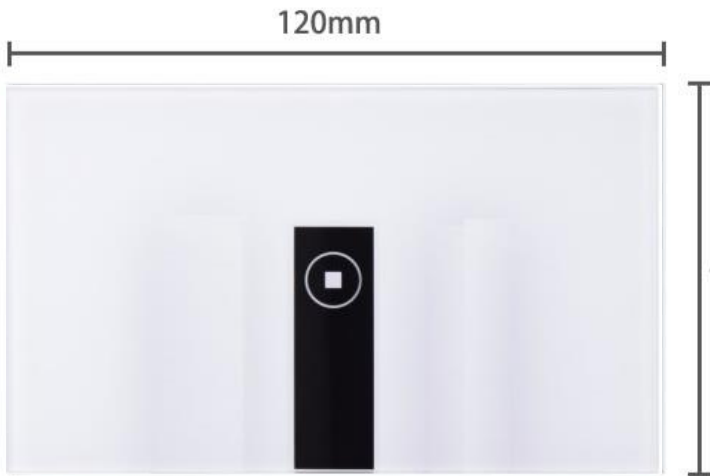

4mm 5mm 15mm 10mm

72mm

47mm