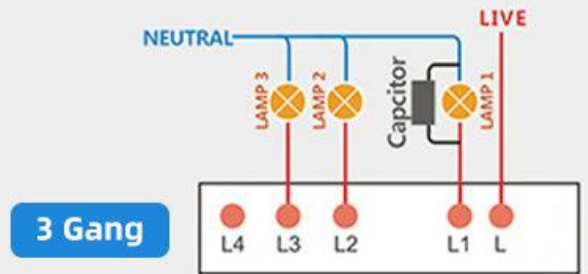

## LED LUMINOUS NAVIGATION

Easy to find the switch to turn on lights in the dark

**Touch Schalter Smart Switch Panel**  
Intelligent switch controls different light

 Amaon Alexa

 Google Assistant

 IFTTT

**N** Work without N Line

 eWeLink

4mm 5mm 15mm 10mm

72mm

47mm

# Single Fire Wiring Diagram

No neutral wire required

Capacitor Connection Diagram