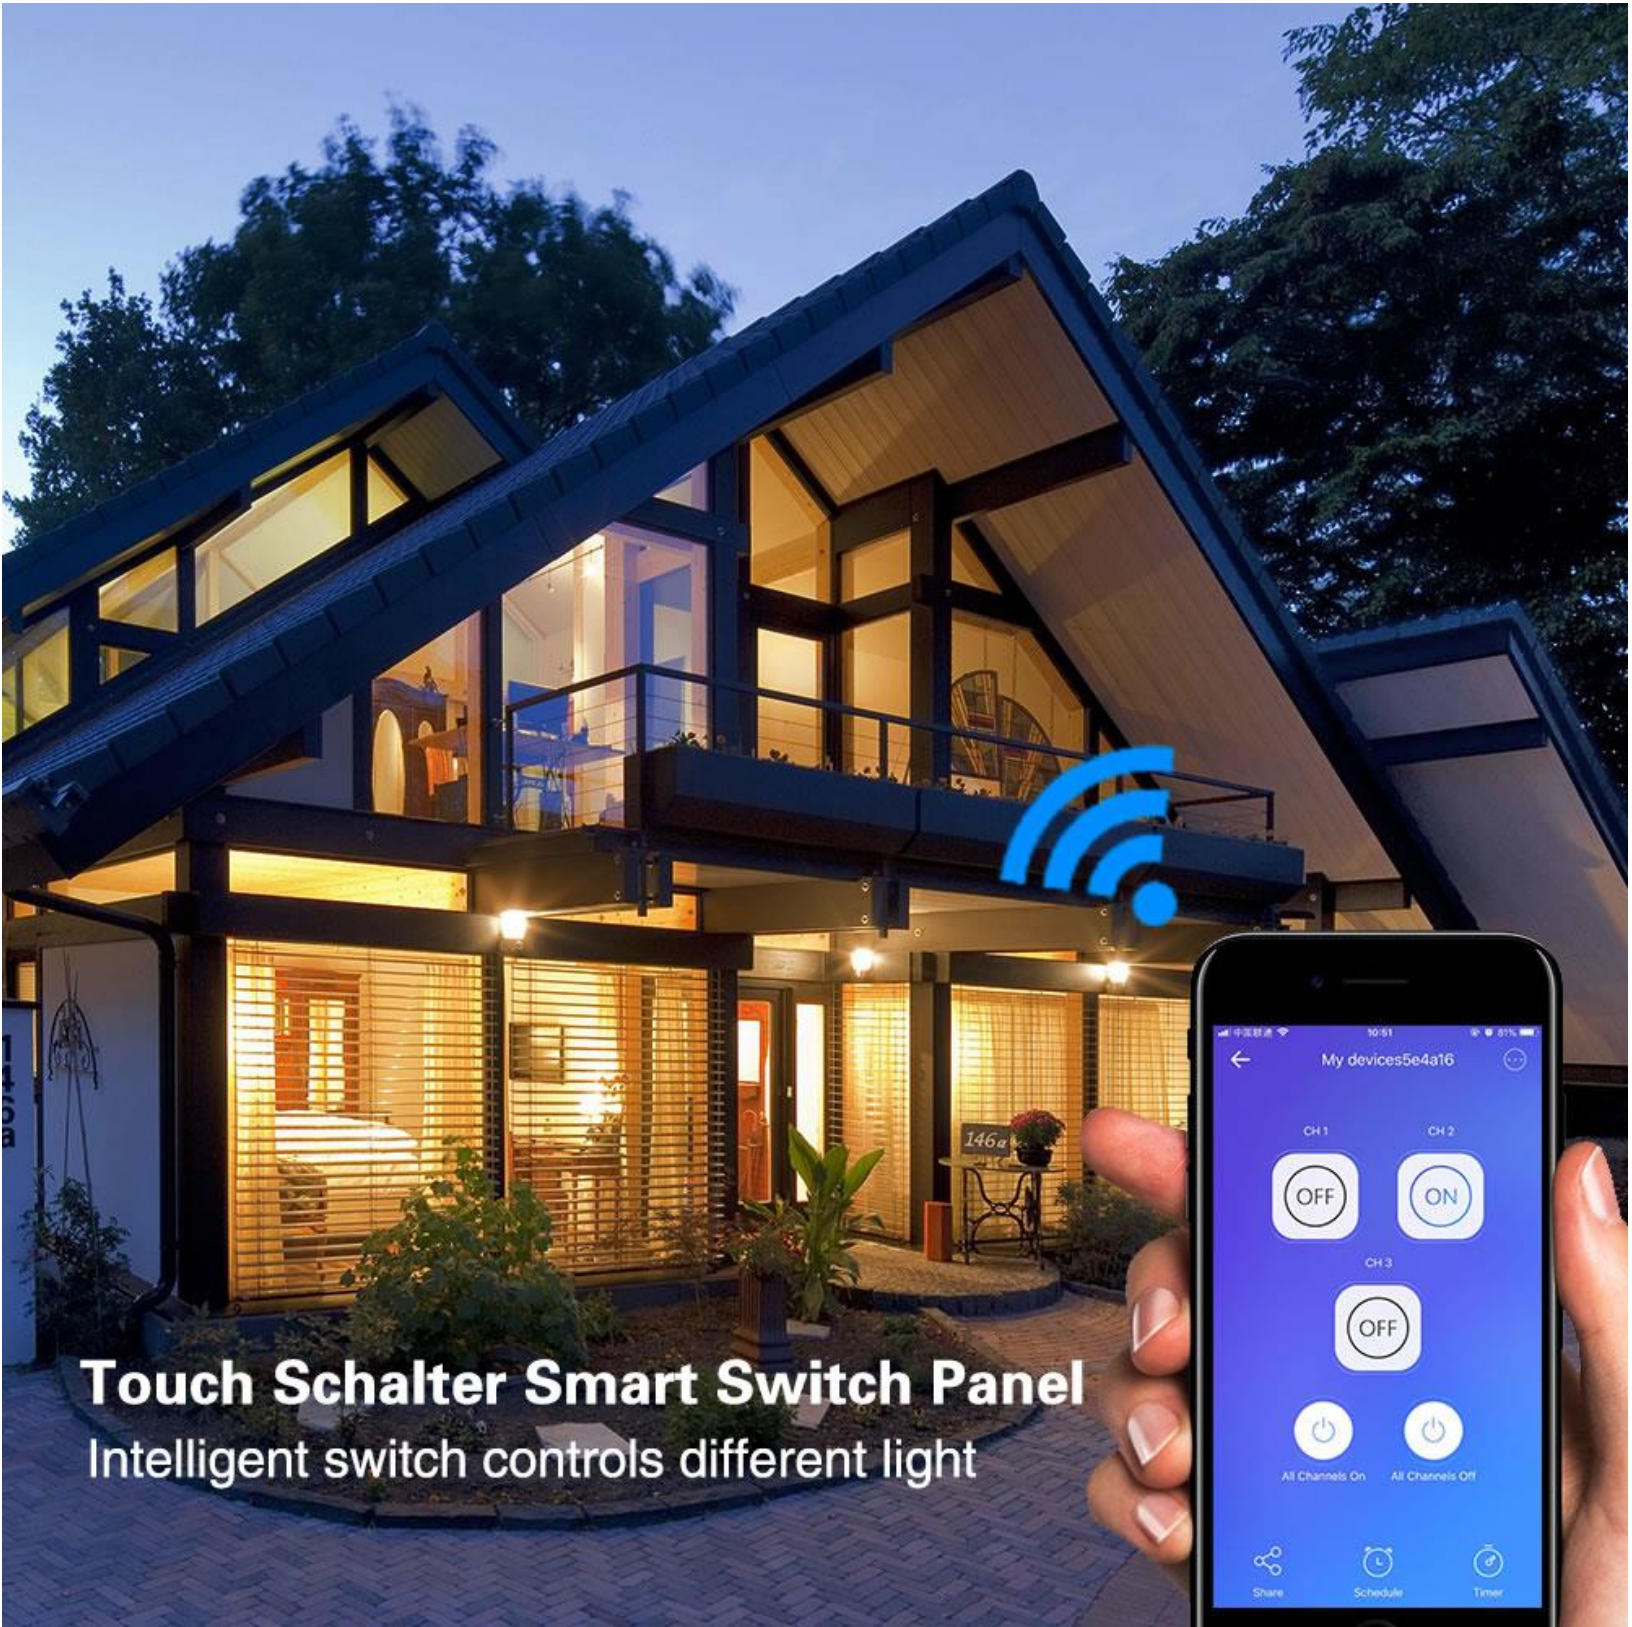

## LED LUMINOUS NAVIGATION

Easy to find the switch to turn on lights in the dark

**Touch Schalter Smart Switch Panel**  
Intelligent switch controls different light

 Amaon Alexa

 Google Assistant

 IFTTT

**N** Work without N Line