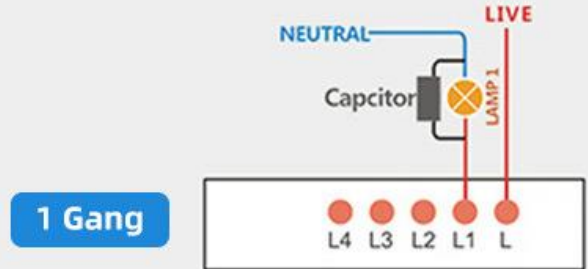

Single Fire Wiring Diagram

No neutral wire required