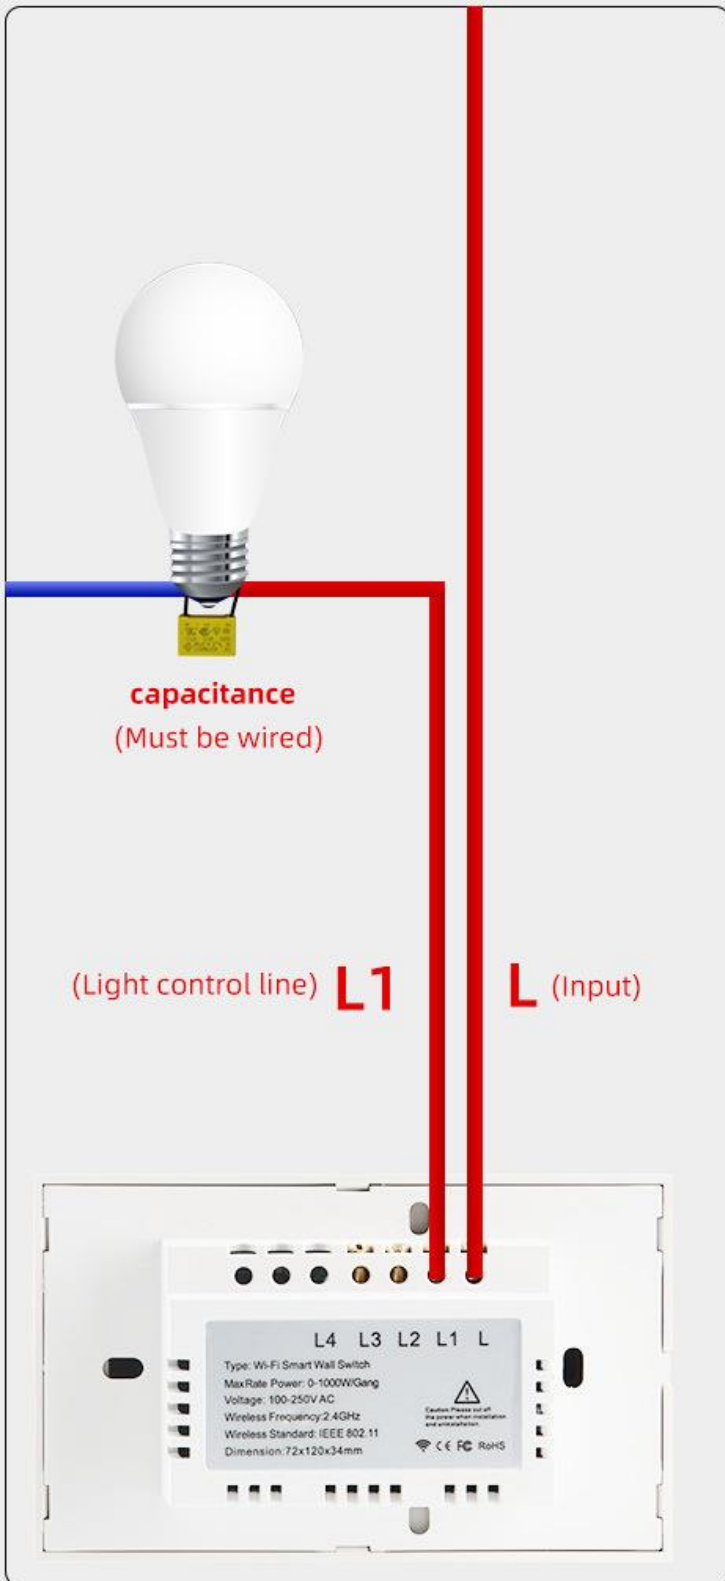

## LED LUMINOUS NAVIGATION

Easy to find the switch to turn on lights in the dark

**Touch Schalter Smart Switch Panel**  
Intelligent switch controls different light

 Amaon Alexa

 Google Assistant

 IFTTT

**N** Work without N Line

 eWeLink

4mm 5mm 15mm 10mm

72mm

47mm

# Single Fire Wiring Diagram

No neutral wire required

Capacitor Connection Diagram