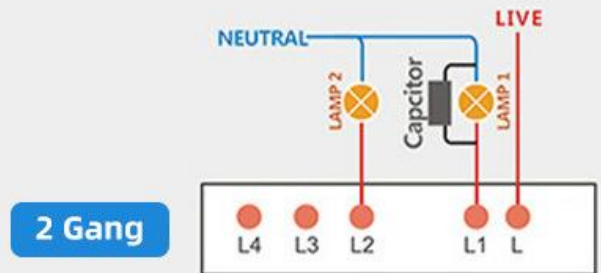

## LED LUMINOUS NAVIGATION

Easy to find the switch to turn on lights in the dark

**Touch Schalter Smart Switch Panel**  
Intelligent switch controls different light

 Amaon Alexa

 Google Assistant

 IFTTT

**N** Work without N Line

 eWeLink

4mm 5mm 15mm 10mm

72mm

47mm

# Single Fire Wiring Diagram

No neutral wire required

Capacitor Connection Diagram