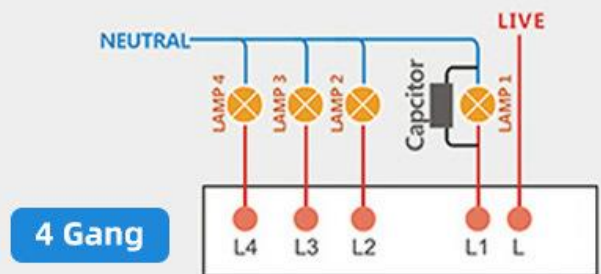

## LED LUMINOUS NAVIGATION

Easy to find the switch to turn on lights in the dark

**Touch Schalter Smart Switch Panel**  
Intelligent switch controls different light

 Amaon Alexa

 Google Assistant

 IFTTT

**N** Work without N Line

# Single Fire Wiring Diagram

No neutral wire required

Capacitor Connection Diagram